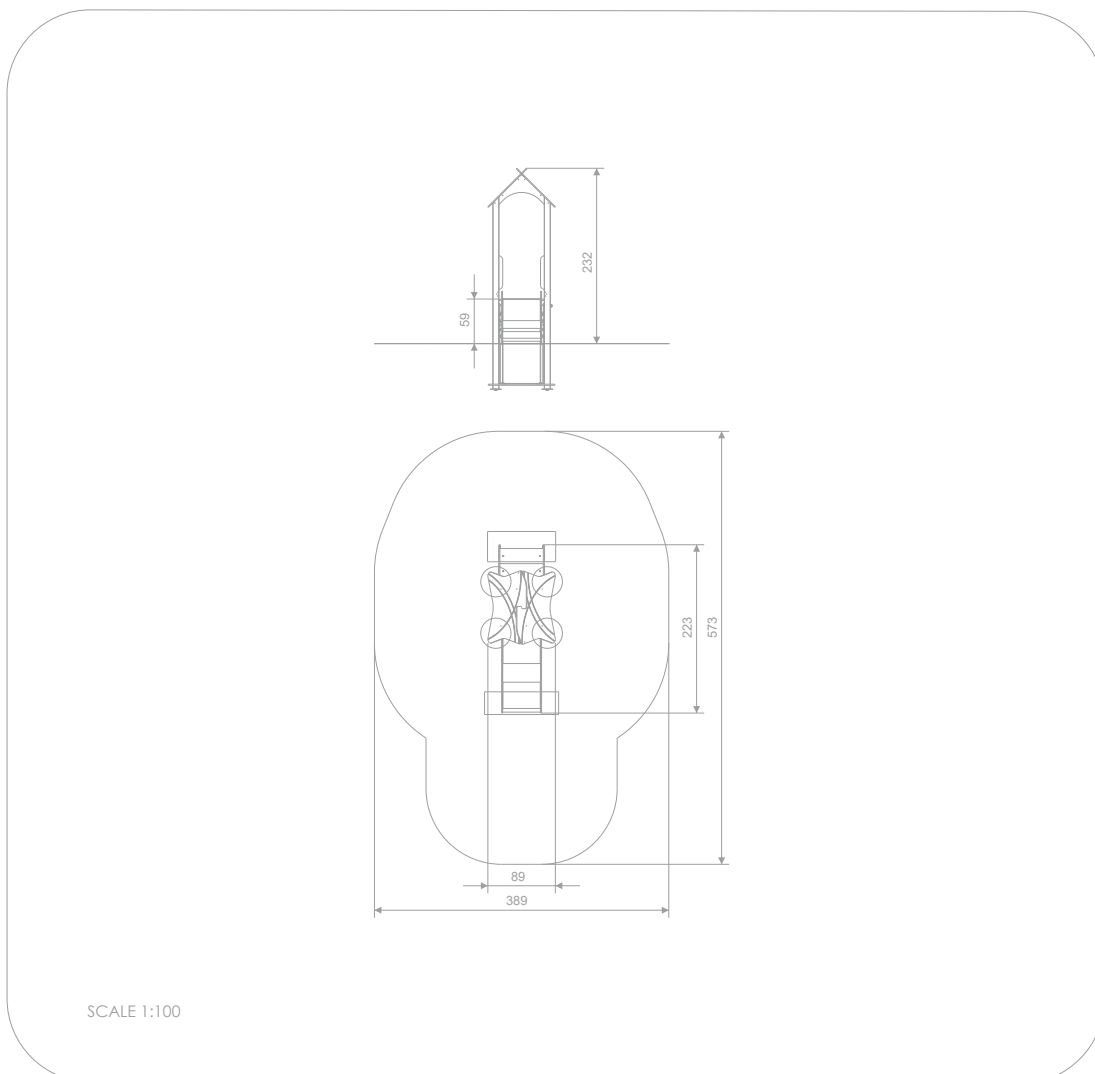

SLIDING

SOCIALIZING

INFORMATION ABOUT THE PRODUCT

Dimensions	89 x 223 cm
Safety zone	389 x 573 cm
Safety zone area	17,7 m ²
Overall height	232 cm
Free fall height	59 cm
Amount of users	4
Product complies with EN 1176-1:2017-12	YES
Availability of spare parts	YES
Age range	1-8
According to EN 1176-1:2017-12 norm, the product requires applying a safety surface according to the product's free fall height.	

MATERIALS:

PLATES OF THE WALLS
MADE OF 12 MM HDPE IN
THE HIGHEST QUALITY

ANTI-SLIP HEXA 18 MM H
PLATFORM PLATE
SERIES: SMART

SOLID CONSTRUCTION MADE
OF BLACK STEEL, CLEANED THE
SANDBLASTING PROCESS

SLIDES MADE OF STAINLESS
STEEL AISI 304, SIDE PANELS
MADE OF HDPE
POLYETHYLENE